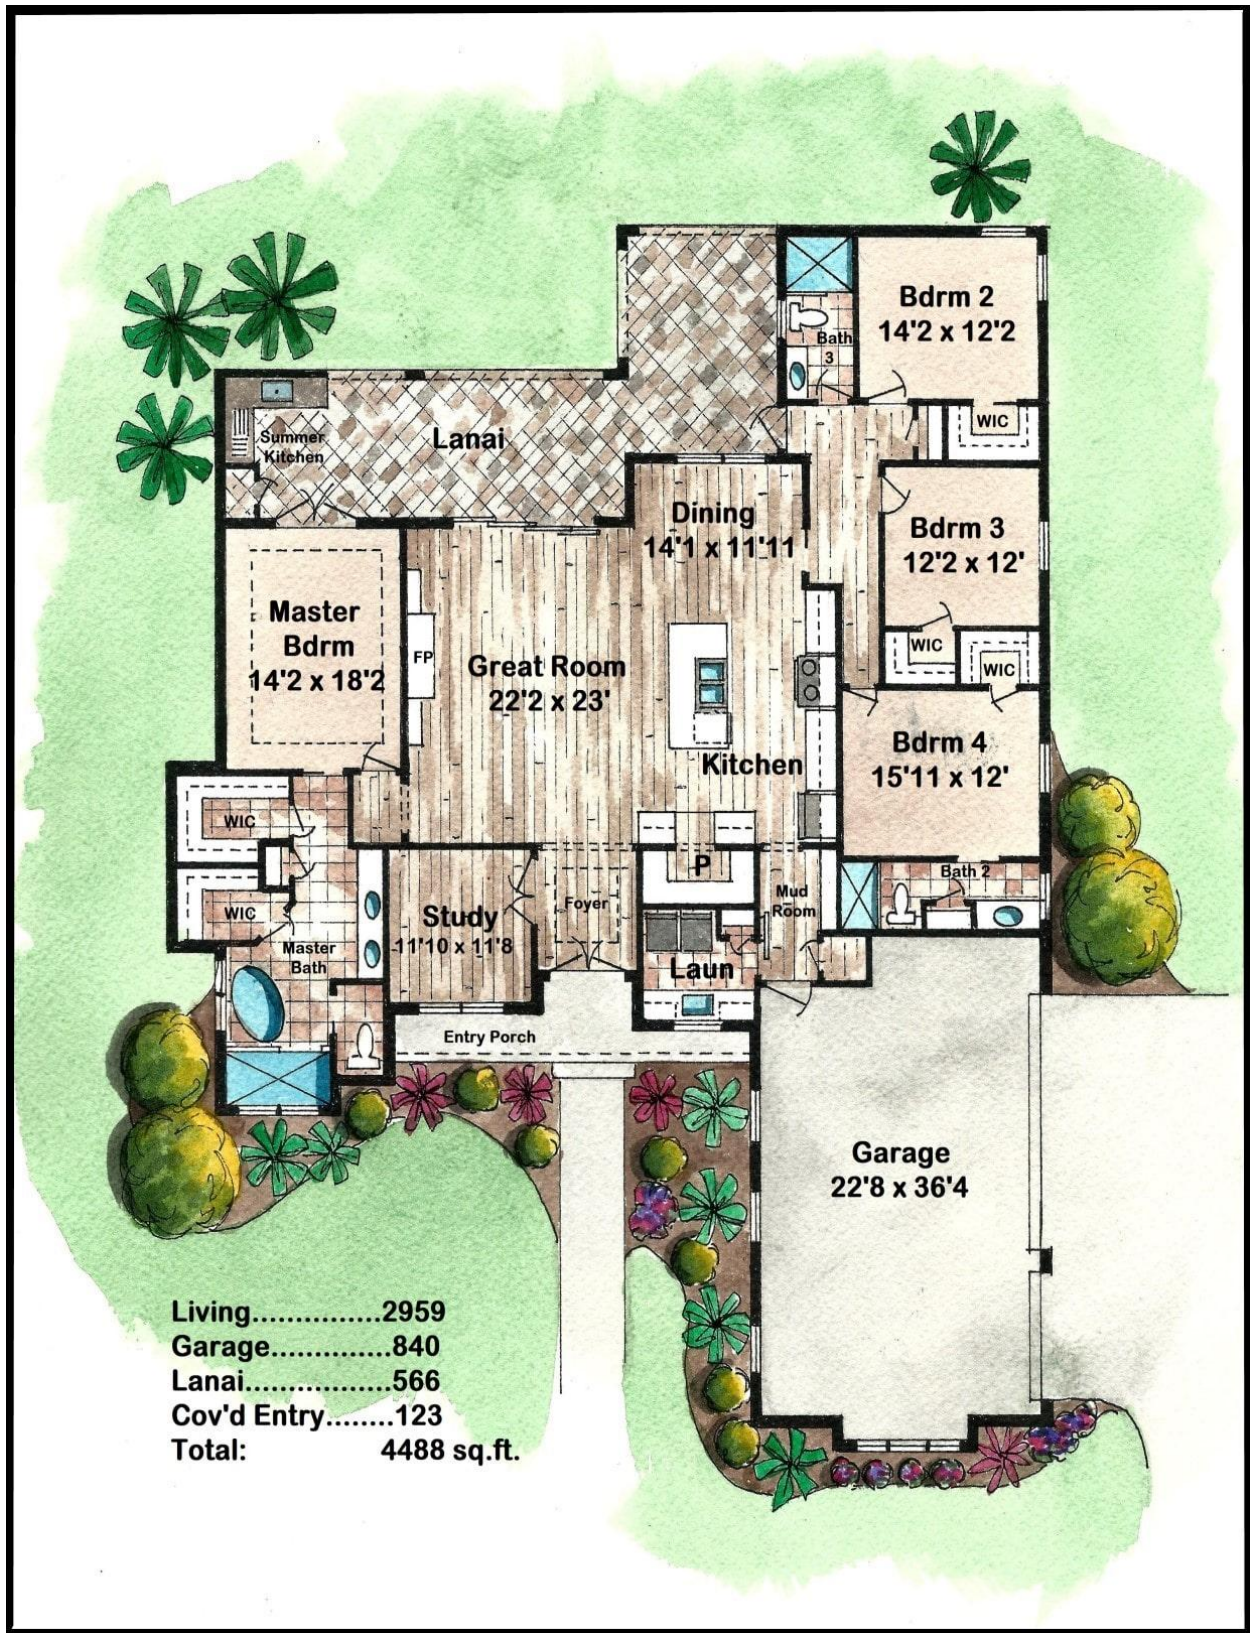

The Derby

The Derby Features

Custom front door as shown
7" baseboard and 3 ½" casings throughout
Crown Molding where shown
Custom solid shelving throughout
8" doors throughout
Custom wood beams in main living area